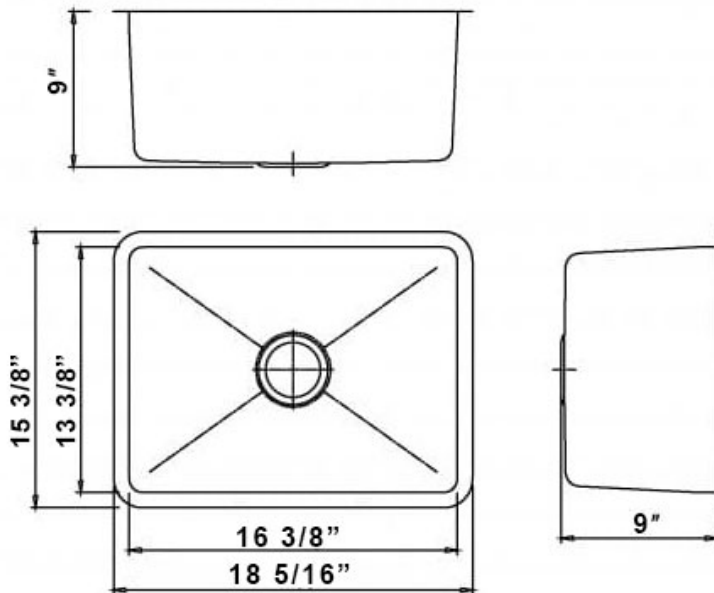

B1814 Stainless Steel Single Bowl 18 Gauge

Colour Finish
Stainless Steel

Model No.
B1814

Description

- Double Bowl Stainless Steel Sink 18 Gauge
- Outside dimensions: 18 5/16" x 15 3/8" x 9"
- Minimum Cabinet Size: 20"
- Stainless Steel Single Bowl Sink
- 18 Gauge Type 304 Stainless Steel
- Stone Guard undercoating over rubber pad
- 3 1/2" drain opening
- Supplied with installation clip, template and strainer
- CUPC certified