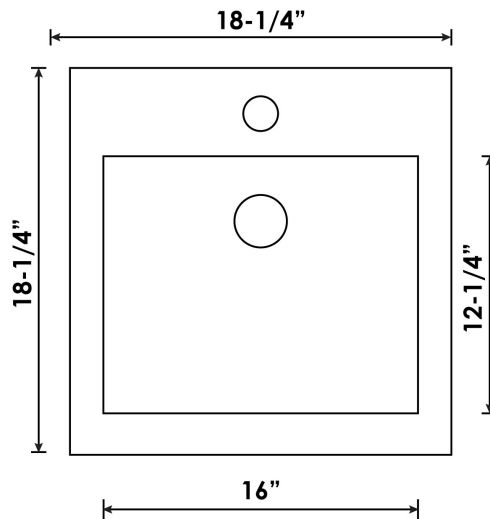

BV111 Vessel Sink

Colour Finish
Vitreous China

Model No.
BV111

Description

- Vitreous China Vessel Sink
- Outside Dimensions 18 1/4" x 18 1/4"
- Outside Height - 4-7/8"
- Inside Depth -3-1/2"
- Limited lifetime warranty
- Popup drain is required for this sink and are sold separately