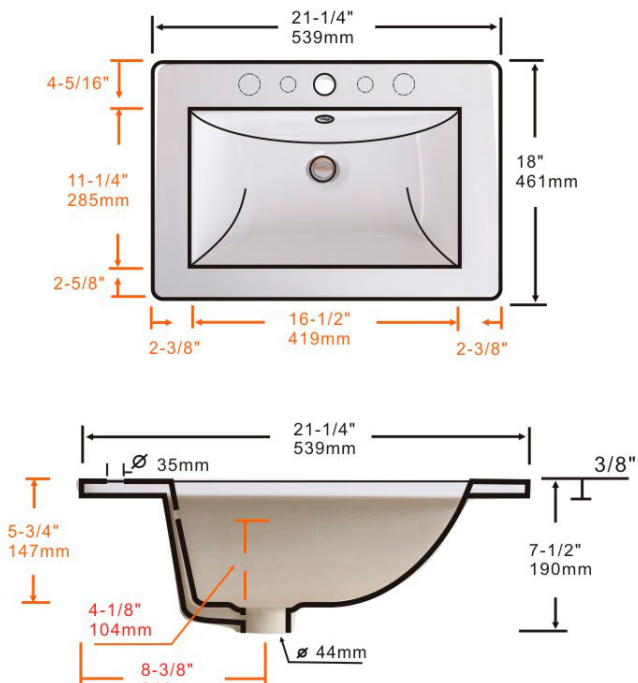

Drop-in Vanity B612

Colour Finish
White Porcelain

Model No.
B612

- Description**
- Drop-in Vanity
 - Unglazed Rim - 21-1/4" x 18" x 7-1/2" Deep
 - Vitreous China
 - Limited lifetime warranty
 - cUPC certified
 - Minimum Cabinet Size: 23"

Available accessories

- Pop Up Drain – Overflow (Brushed Finish)
- Pop Up Drain – Overflow (Chrome Finish)

MAIN LOCATION

BRISTOL SINKS
56 Firestone Blvd
London, Ontario
N5W 6E6

WESTERN LOCATION

BRISTOL SINKS
964 72nd Avenue NE
Calgary, Alberta
T2E 8V9