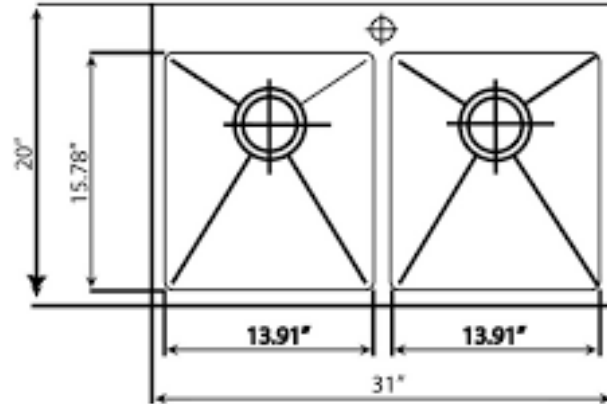

B210 18 Gauge Double Topmount Sink

Colour Finish	Model No.	Description
Stainless Steel	B210	<ul style="list-style-type: none"> • Dimensions; 31" x 20" x 10" • Minimum Cabinet Size: 33" • 18 Gauge Type 304 Stainless Steel Drop-In Sink • Brushed Satin Finish • Stone Guard undercoating over rubber pad • 3 1/2" drain opening • Supplied with installation clip, template and strainer • Stainless Steel Grid Available • cUPC certified • Limited Lifetime Warranty