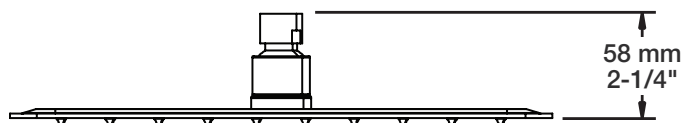

BARiL

Fiche Technique / Spec Sheet

TET-1214-01-xx

STYLE × FONCTION

Description

- Tête de douche carrée 12" anti-calcaire
- Tête mince en acier inoxydable poli
- Square 12" anti-limestone shower head
- Polished stainless steel thin shower head

Finis disponibles / Available finishes

- CC: Chrome / Chrome

Débit / Flow rate (pour option écologiques / for eco friendly options)

TET-1214-01-xx	TET-1214-01-xx-175
- 7,6 l/min - 60 psi - 2.00 gpm - 60 psi	- 6,6 l/min - 60 psi - 1.75 gpm - 60 psi