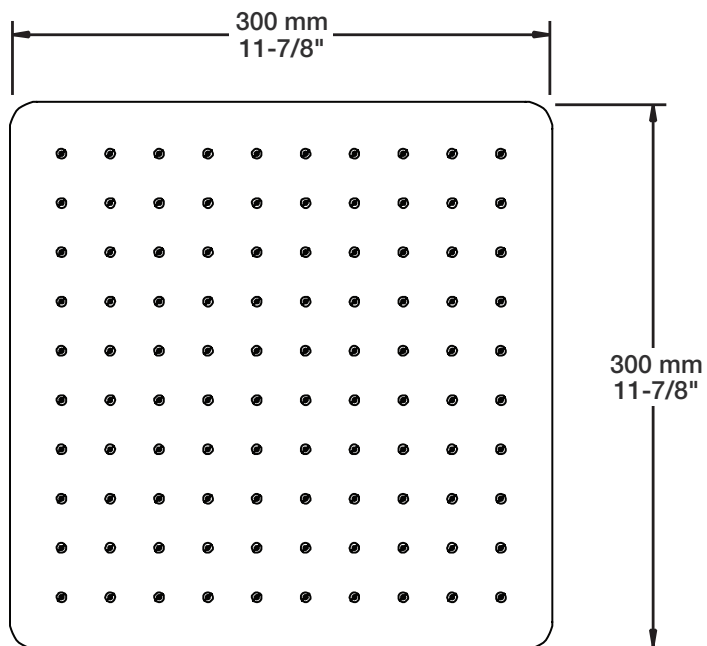

BARiL

Fiche Technique / Spec Sheet

TET-1214-01-xx

STYLE × FONCTION

Description

- Tête de douche carrée 12" anti-calcaire
- Tête mince en acier inoxydable poli
- Square 12" anti-limestone shower head
- Polished stainless steel thin shower head

Finis disponibles / Available finishes

- CC: Chrome / Chrome

Débit / Flow rate (pour option écologiques / for eco friendly options)

TET-1214-01-xx	TET-1214-01-xx-175
- 7,6 l/min - 60 psi - 2.00 gpm - 60 psi	- 6,6 l/min - 60 psi - 1.75 gpm - 60 psi