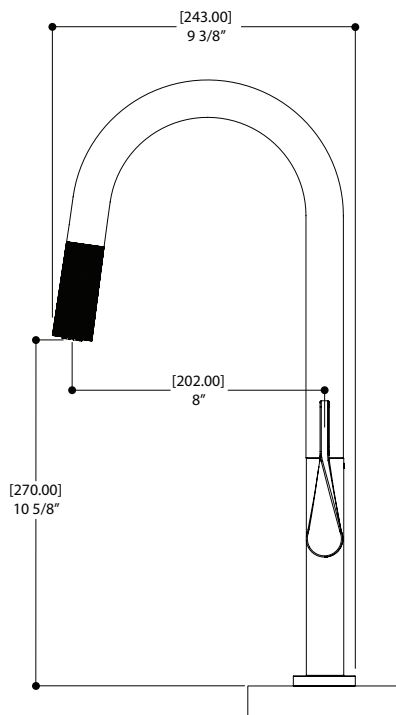

## SPECS AT LARGE

Overall spout projection: 9 3/8"    Flow rate: 2 gpm  
 CC spout projection: 8"            Mounting hole: 1 3/8"  
 Total faucet height: 19"            Counter depth: 1 3/8"

## FEATURES

2 stream modes: aerated + spray  
 Lead-free brass construction  
 Single volume and temperature lever control  
 360° spout rotation  
 3/8" connection