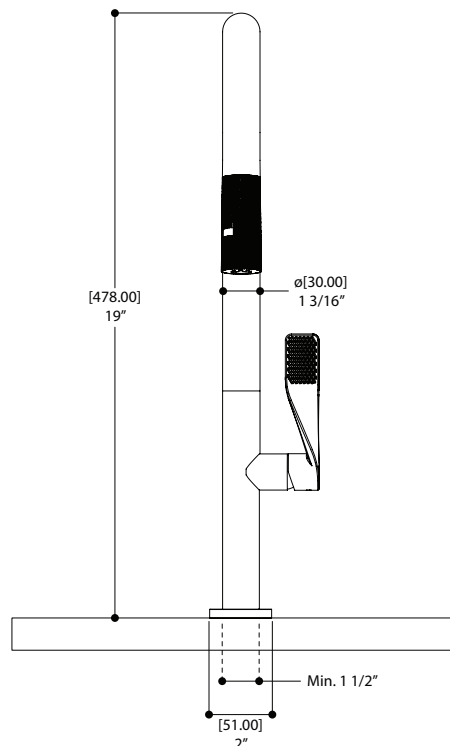

## SPECS AT LARGE

Overall spout projection: 9 3/8"    Flow rate: 2 gpm  
 CC spout projection: 8"            Mounting hole: 1 3/8"  
 Total faucet height: 19"            Counter depth: 1 3/8"

## FEATURES

2 stream modes: aerated + spray  
 Lead-free brass construction  
 Single volume and temperature lever control  
 360° spout rotation  
 3/8" connection